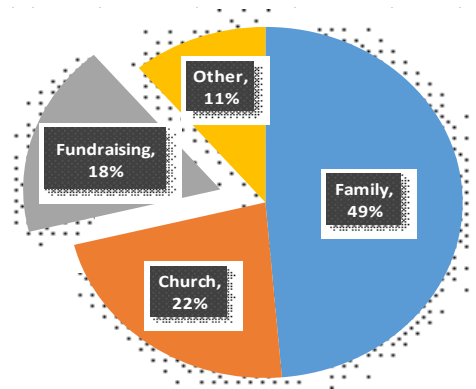

Dubuque Lutheran School

2145 JFK Road • Dubuque, Iowa 52002 • 563.588.0614
www.dubuquelutheranschool.com

*Start children off on the way they should go,
and even when they are old they will not turn from it. Proverbs 22:6 NIV*

Please return with your gift - Thank you for supporting Lutheran Education

My gift for Dubuque Lutheran School $ _____

Please use my gift for:

_____ Annual Appeal (General Operations)

_____ Tuition Assistance

_____ Where Most Needed

_____ Other _____

Mr / Mrs / Ms Name _____

Congregation _____

Address _____

City _____ State _____ Zip _____

Phone _____ Email _____

_____ I'm interested in volunteering at DLS.

_____ I'd like registration information.

_____ I want to receive the DLS News (weekly) via email.

_____ I'm a member of Thrivent Financial. Choose DLS for your Thrivent Choice Dollars!

_____ My company _____ will match my gift!